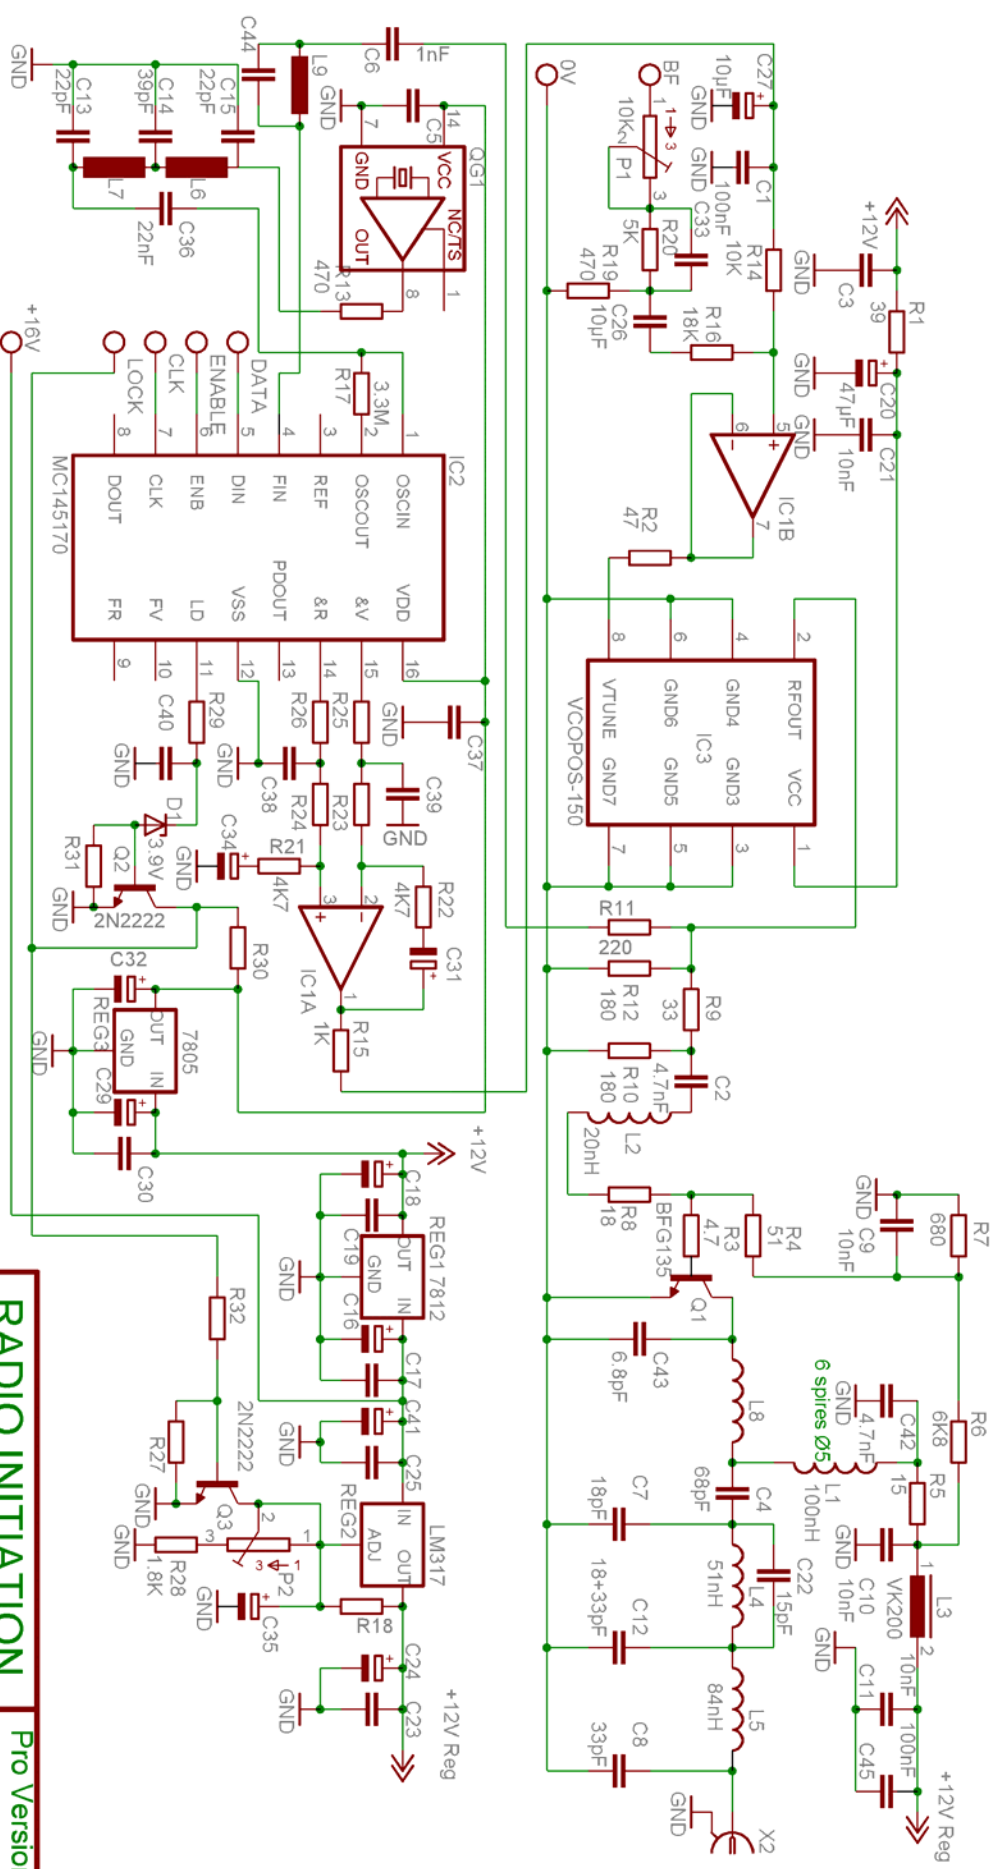

# FM Synthesizer equipped with POS150

**RADIO INITIATION**  
V1E1

<b>Pro Version</b>
synthe pro pos150
31/12/2013 10:16:37
Sheet: 1/1